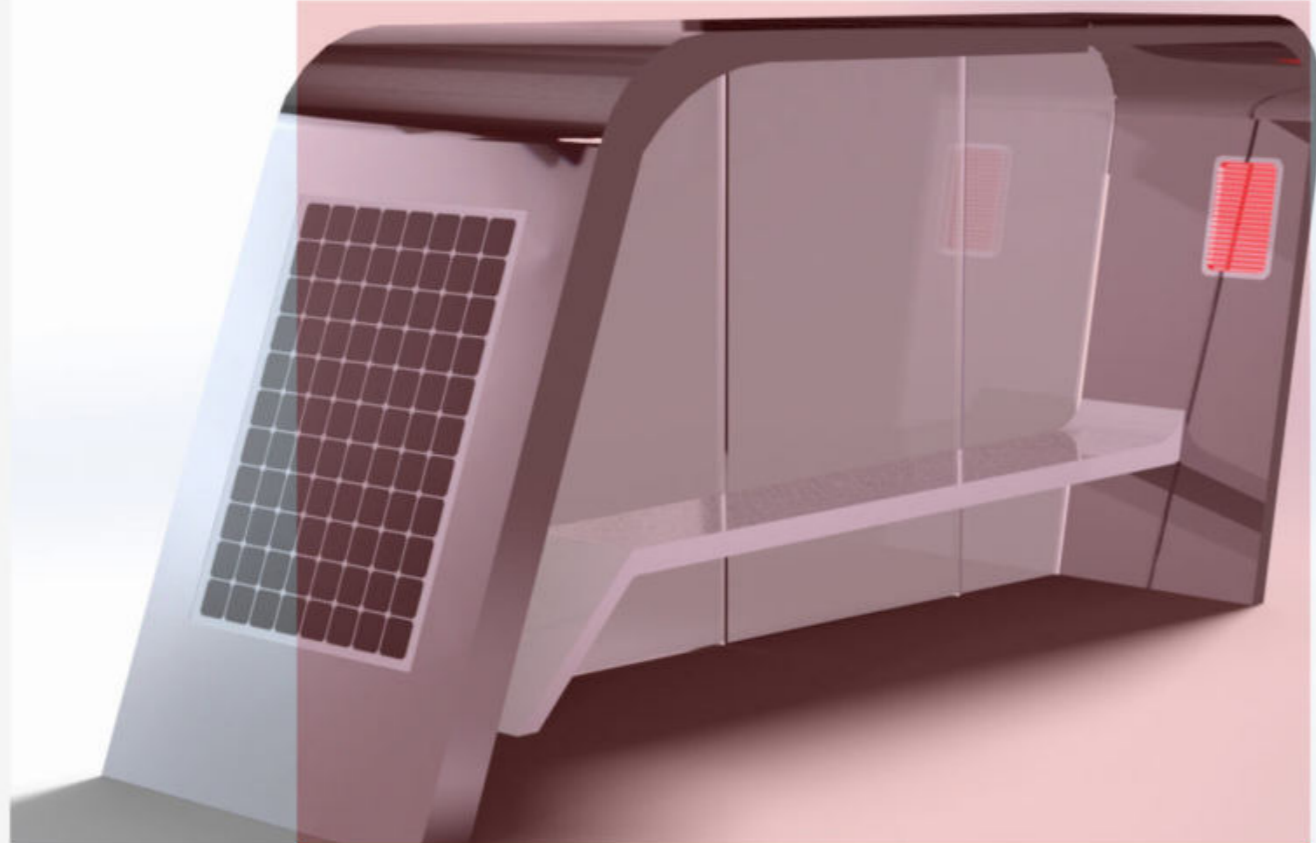

SOLAR SMART BUS SHELTER

WYS1805

Size: 4500/9000*1050-1600*2400mm
Certificate: ISO/CE
Material: Galvanized Steel/Stainless Steel #201
+ Tempered Glass
Solar Panel: Monocrystalline Silicon,
560W/1120W
AC Power: Optional
Controller: MPPT
Battery Type: Gel battery/LiFePO4/
Lithium optional
Battery Capacity: 12V/220AH/440AH
USB Charger: 2/4
Wireless Charger: 0
Led Light: Led Strip light Inside
Advertising Display: 1 LED light box*2 window
LED screen: full color, 2pcs
WIFI router: 4G / International router

OPTION: INDOOR WITHOUT SOLAR PANEL