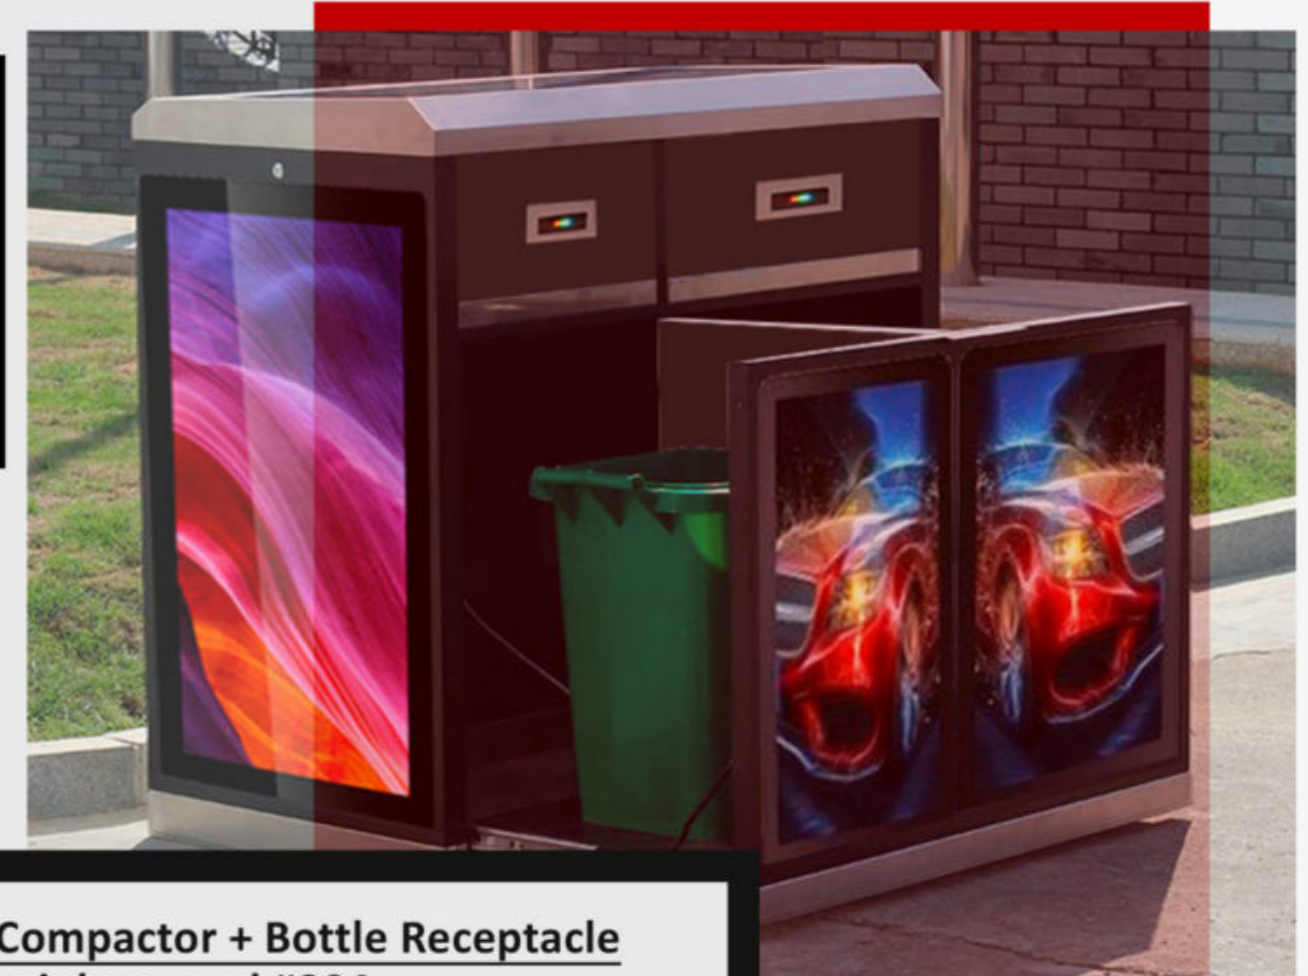

The price doesn't include our Smart Platform/APP

For more information about ADLIS SMART platform: service@adlissmart.com
sales@solarbenchchina.com

SOLAR SMART TRASH/BIN

WYB2002

Intelligent Compactor + Bottle Receptacle
Material: Stainless steel #304
Dimensions: L-135cm, W-66.5cm, H-110cm
Capacity: 120L x 2
Solar panel: 110W
Battery: 12V/100AH
LED Strip Light RGB/W
Sensor control capacity
Sensor for door opening/Voice Broadcast
Filled alarm
2 LCD Screen on the sides (Left and right)
2 Led Screen P2.5 Front Side