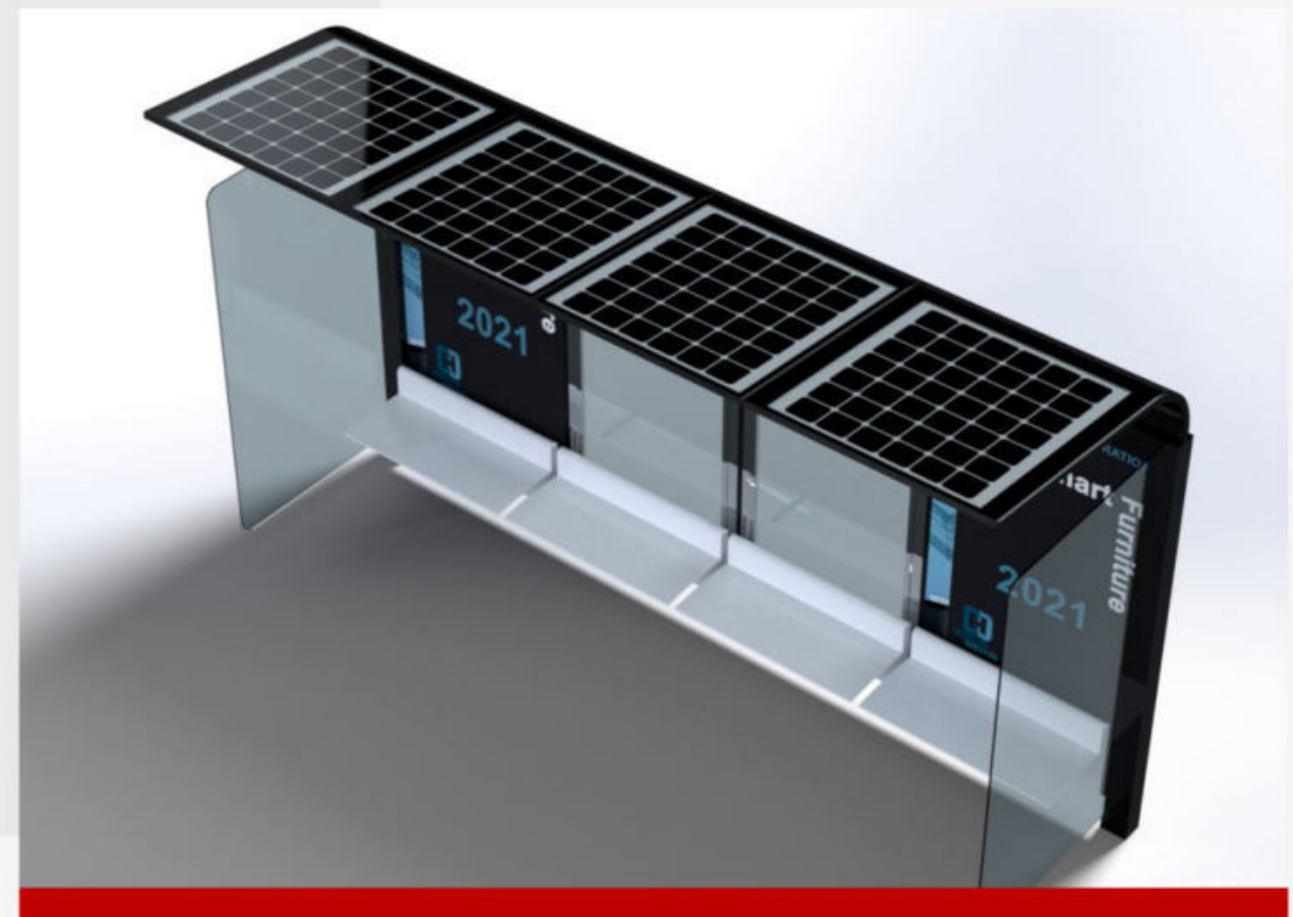

SOLAR SMART BUS SHELTER

WYS1804

The price doesn't include our Smart Platform/APP
For more information about ADLIS SMART platform: service@adlissmart.com
sales@solarbenchchina.com

Technical data
Size: 4000*1320*2440mm
Certificate: ISO/CE
Material: Stainless Steel #201+ Tempered Glass
Solar Panel: Monocrystalline Silicon, 560W
AC Power: Optional
Controller: MPPT
Battery Type: Gel battery/LiFePO4 optional
Battery Capacity: 12V/220AH
USB Charger: 2
Wireless Charger: 2
Advertising Display: 2 LED light box*2 window
WIFI router: 4G / International router
Customized size and specification available

OPTION: INDOOR WITHOUT SOLAR PANEL