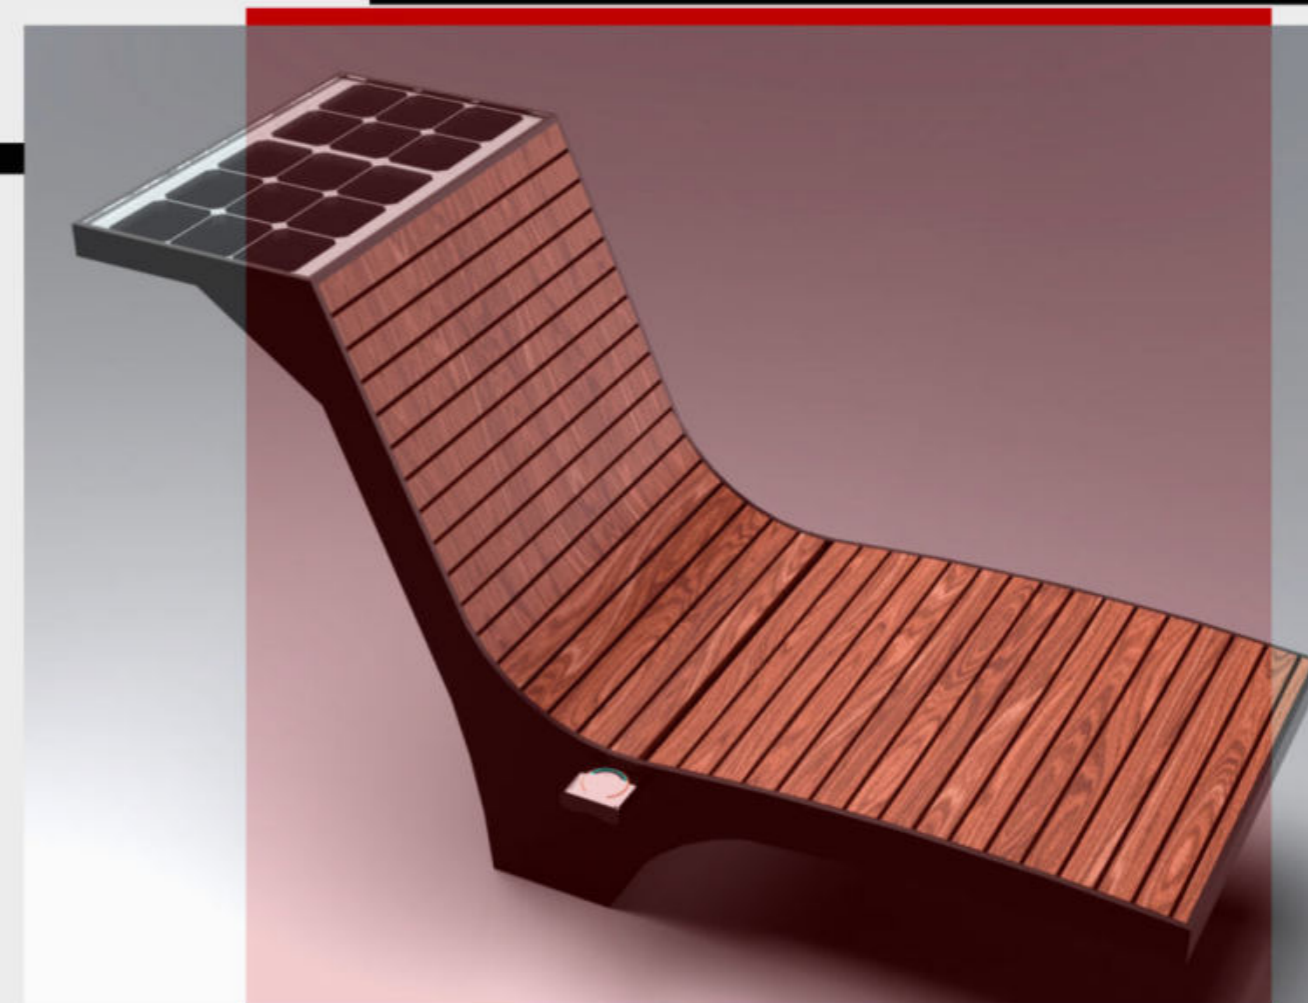

WYC1826

The price doesn't include our Smart Platform/APP
For more information about ADLIS SMART platform: service@adlissmart.com
sales@solarbenchchina.com

Material: Stainless steel #201
Dimensions: L- 159cm, W- 80cm, H- 37/110cm
Solar Panel: 40W
Battery capacity: 12V, 20AH
Controller Type: MPPT
Weight: estimated 90kg
USB charging:
Number of ports: 2
Power (per port): 5V (2.1A)
Wireless charging: 1
Ambient light: LED spot light

OPTION: INDOOR WITHOUT SOLAR PANEL