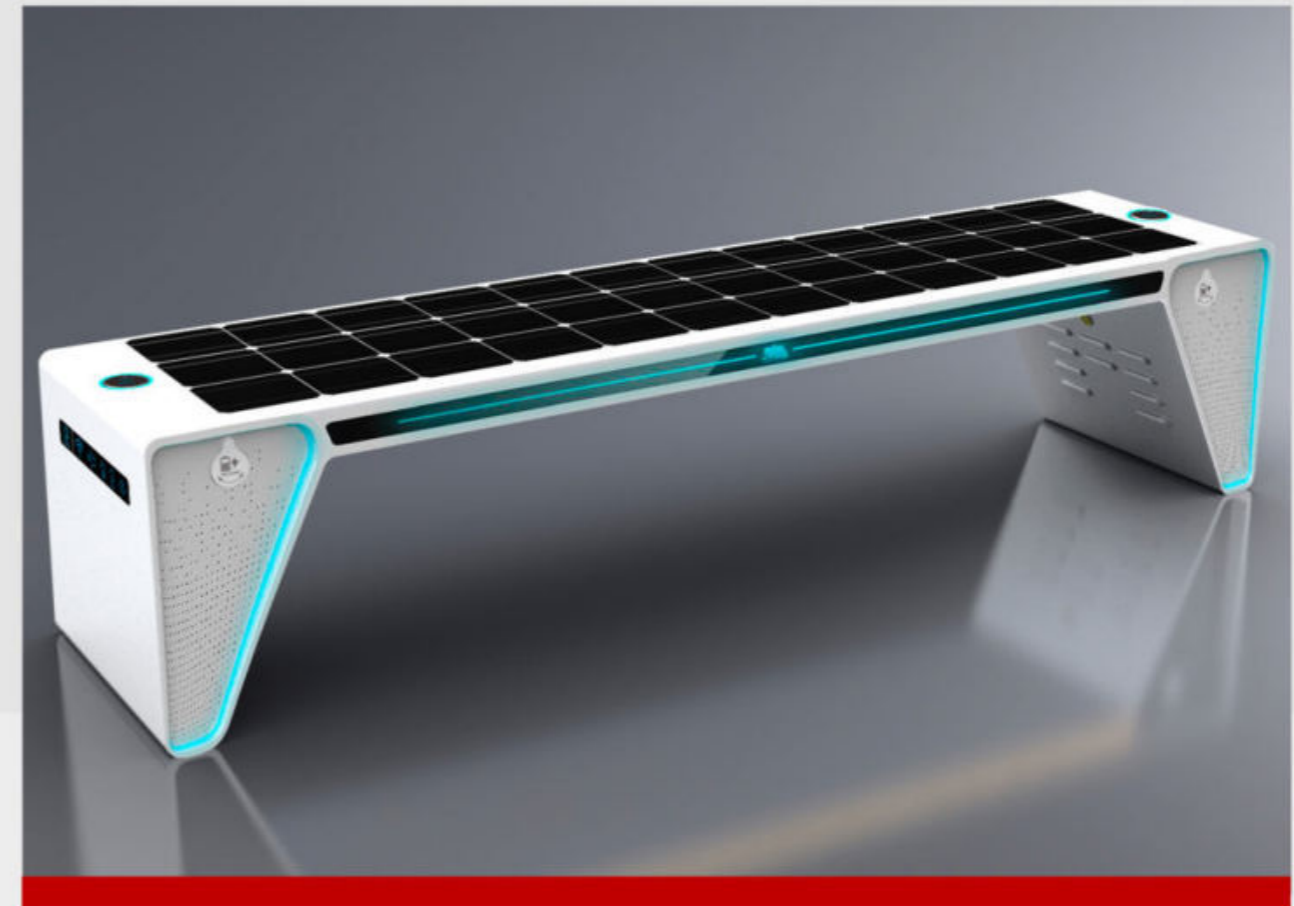

SOLAR SMART BENCH

The price doesn't include our Smart Platform/APP
For more information about ADLIS SMART platform: service@adlissmart.com
sales@solarbenchchina.com

WYC1817

Material: Stainless steel #201
Dimensions: L- 200cm, W- 45cm, H- 45cm
Solar Panel: 110W
Battery capacity: 12V, 55AH
Controller Type: MPPT
Weight: estimated 60kg
USB charging: 2
Power (per port): 5V (2.1A)
Wireless charging: 2
Ambient light: LED strip RGBW/Warm White
Bluetooth speaker: 5/12V
Wi-Fi: 4G/International router
Smart Sensor: Temperature/CO2, waterproof..
Smart Cooling
Smart Control: Battery, MPPT, Solar Energy
Live Smart Light Control: Charge/Energy
OPTION: INDOOR WITHOUT SOLAR PANEL