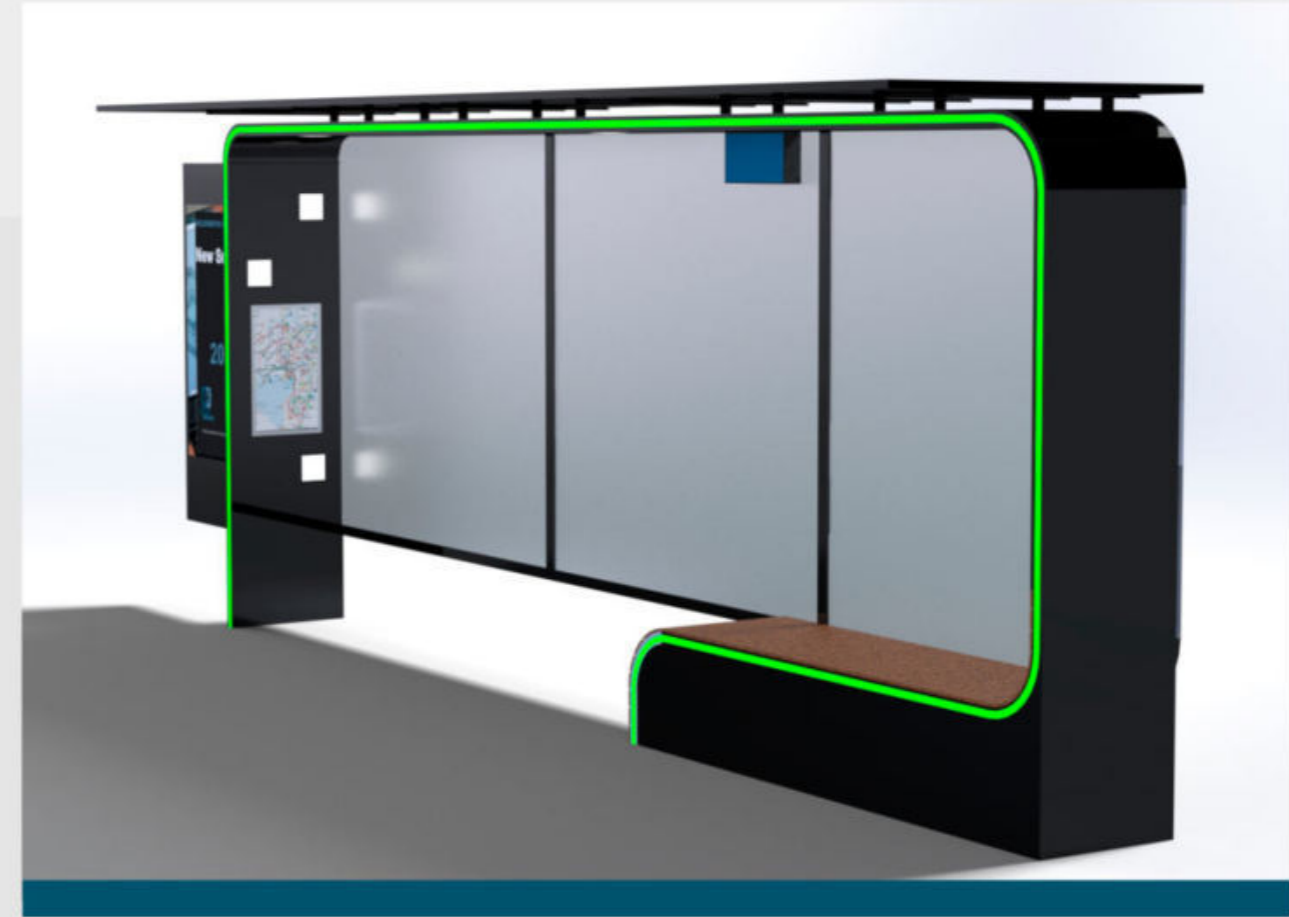

SOLAR SMART BUS SHELTER

The price doesn't include our Smart Platform/APP
For more information about ADLIS SMART platform: service@adlissmart.com
sales@solarbenchchina.com

WYS1802R

Material: Stainless steel #201 + WPC wood
Dimensions: L- 6050cm, W- 130cm, H- 247cm
Solar Panel: 720W
Battery capacity: 12V, 200AH
Controller Type: MPPT
Weight: estimated 2200kg
Led Strip Light
Led Spot Light
USB charging: 2
Smart CCTV Video Camera
WI-FI
Touch Panel
Led Screen Information
Digital Panel
Smart Sensor

OPTION: INDOOR WITHOUT SOLAR PANEL