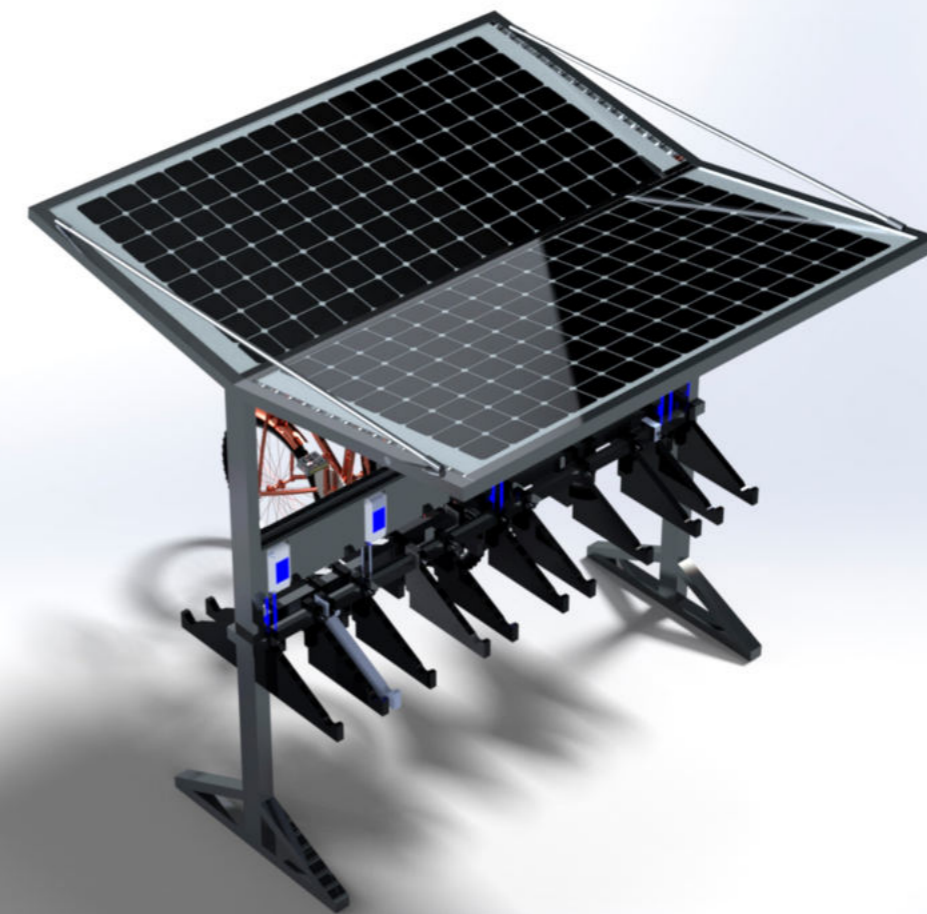

The price doesn't include our Smart Platform/APP
For more information about ADLIS SMART platform: service@adlissmart.com
sales@solarbenchchina.com

SOLAR SMART BIKE CHARGER

WYE1803

Material: Stainless Steel #201
Dimensions: 5600*2800*2500
Solar Panel: 1300W
Battery Capacity: 12V, 120AH, 4PCS
Controller Type: MPPT
AC Grid Inverter
Bicycle charging ports: 3
Wi-Fi: 4G/International Router
Led Strip Light

The price doesn't include locking and payment system
For this option: Only with our Platform + APP

SOLAR SMART BIKE CHARGER

WYE1804

Material: Stainless steel #201
Dimensions: 2200*925*2220mm
Weight: Estimated 350KG
Solar Panel: 900W
Battery Capacity: 12V, 300AH
Battery Type: Gel/LifeP04
Controller Type: MPPT
Parking Capacity: 12 places
Bicycle Charging Ports: 6
Wi-Fi: 4G/International Router
LED Strip Light