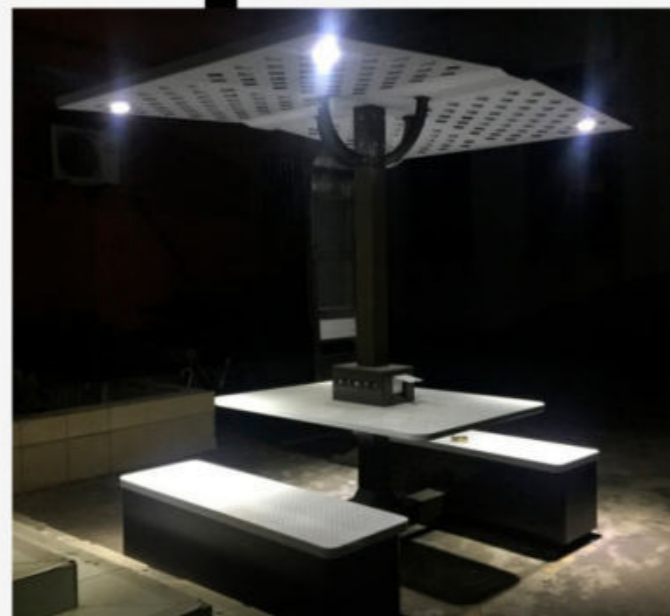

SOLAR SMART BENCH

New generation bench with Smart System integrated and Smart Hydraulic irrigation System. Everything controlled with our Smart Platform

- Material: Stainless steel #201
- Dimensions: l:290, W:290, H:67
- Solar Panel: 400W / 12V, 200AH
- Controller Type: MPPT
- Weight: estimated 270kg
- USB charging: 8
- Wireless charging: 4
- Bluetooth speaker: Yes
- Ambient light: 4 LED Spot Light
- Wi-Fi: 4G/International router optional
- Does not include plants and flowers in the prices**

OPTION: INDOOR WITHOUT SOLAR PANEL

WYC1855

SOLAR SMART BENCH

WYC1814

**Material: Stainless steel #201
in imitation wood paint**
Dimensions: L- 170cm, W- 94cm, H- 45cm
Solar Panel: 135W
Battery capacity: 12V, 55AH
Controller Type: MPPT
Weight: estimated 78kg
USB charging:
Number of ports: 3
Power (per port): 5V (2.1A)
Wireless charging: 2
Ambient light: LED stript RGBW/Warm White
Advertising: LED light box/LED screen optional
Bluetooth speaker: 5/12V
Wi-Fi: 4G/International router

WYC1904

Material: Stainless steel #201
Dimensions: L- 170cm, W- 45cm, H- 45cm
Solar Panel: 90W
Battery capacity: 12V, 55AH
Controller Type: MPPT
Weight: estimated 60kg
USB charging:
Number of ports: 2
Power (per port): 5V (2.1A)
Wireless charging: 2
Ambient light: LED strip RGBW/Warm White
Bluetooth speaker: 5/12V
Wi-Fi: 4G/International router
OPTION: INDOOR WITHOUT SOLAR PANEL