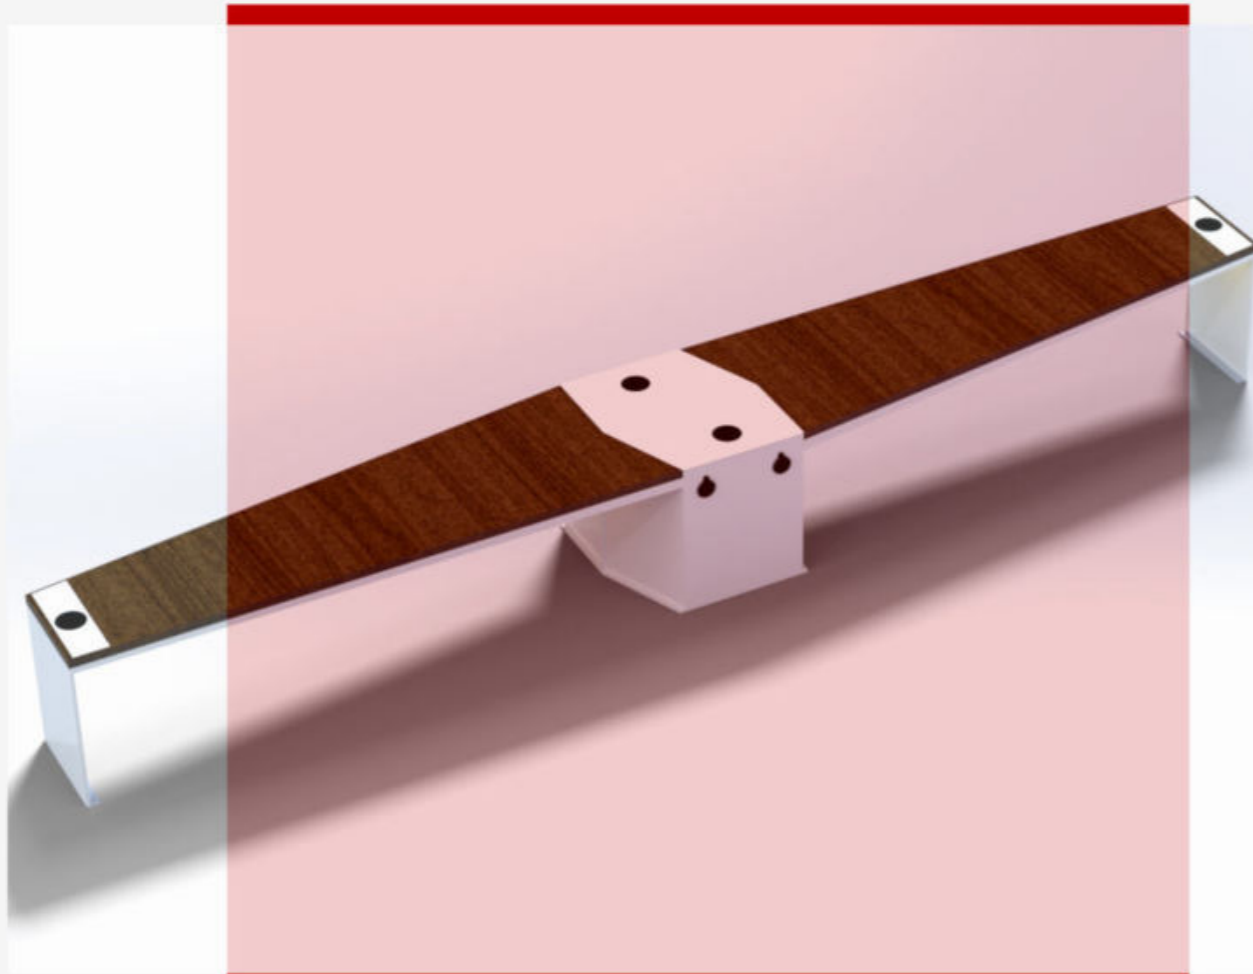

OPTION: INDOOR WITHOUT SOLAR PANEL

The price doesn't include our Smart Platform/APP
For more information about ADLIS SMART platform: service@adlissmart.com
sales@solarbenchchina.com

SMART BENCH

WYC1844

Material: Stainless steel #201 + WPC wood
Dimensions: L-375cm, W-50cm, H-45cm
Weight: estimated 120kg
Ac power: 110V-220v/12v
Smart voice: optional
USB charging:
Number of ports: 4
Power (per port): 5V (2.1A)
Wireless charging: 4
Ambient: LED strip Light RGBW/
Warm White
Bluetooth speaker: 5v/12v
Wi-Fi: 4G/International router optional