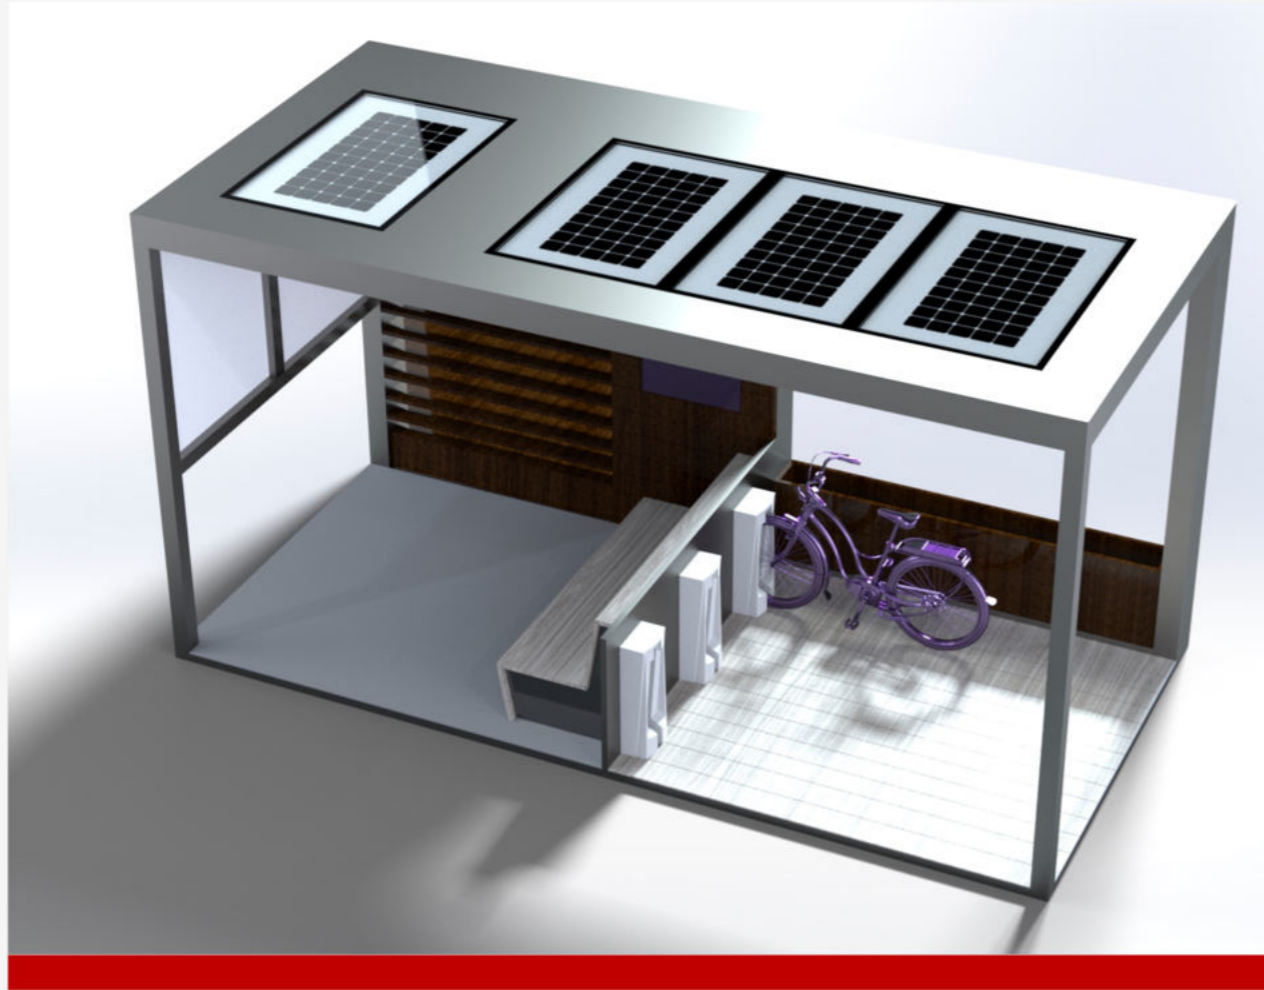

SOLAR SMART BIKE CHARGER

WYE1803

Material: Stainless Steel #201
Dimensions: 5600*2800*2500
Solar Panel: 1300W
Battery Capacity: 12V, 120AH, 4PCS
Controller Type: MPPT
AC Grid Inverter
Bicycle charging ports: 3
Wi-Fi: 4G/International Router
Led Strip Light

The price doesn't include locking and payment system
For this option: Only with our Platform + APP