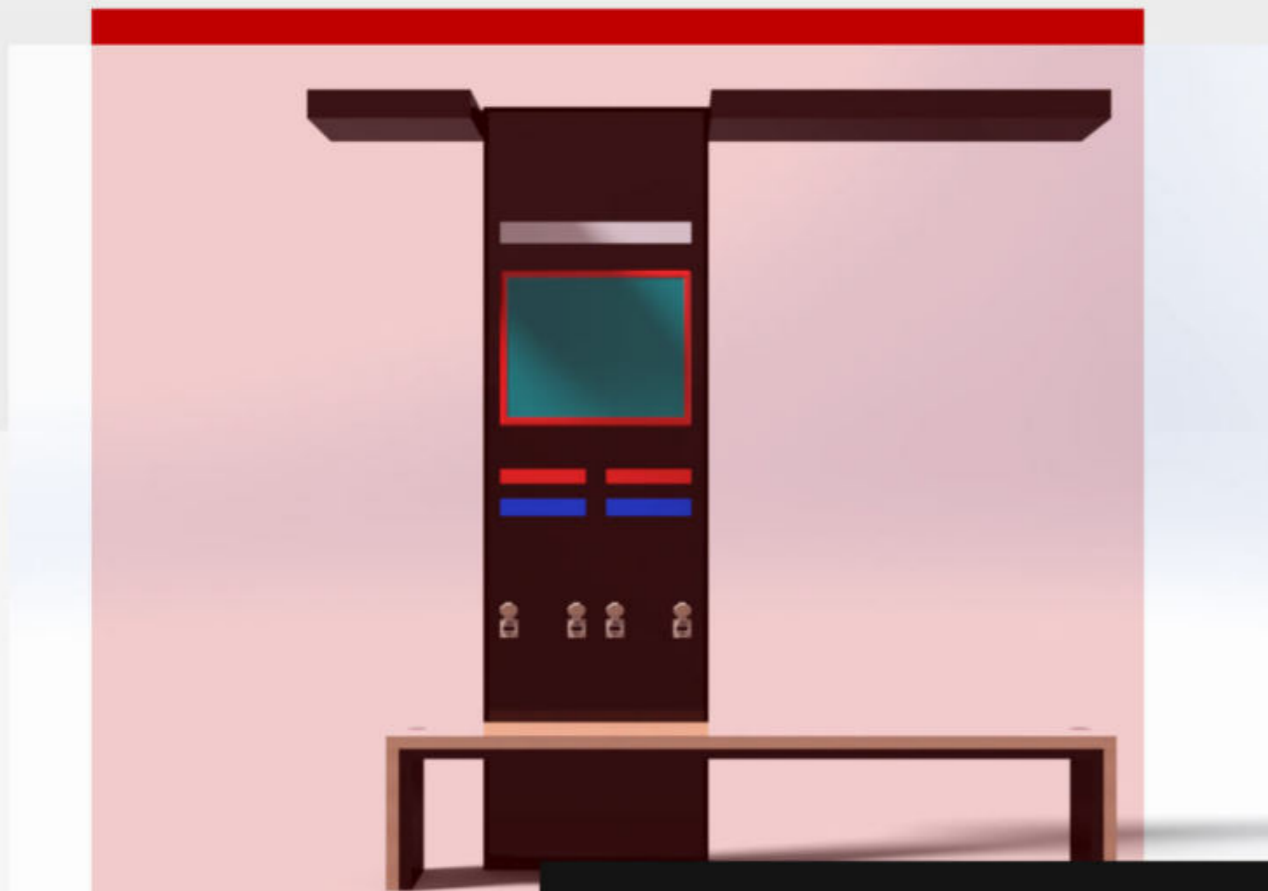

SOLAR SMART BENCH

WYC1919

Material: Stainless steel #201 + WPC wood
Dimensions: L- 203cm, W- 68.6cm, H- 250cm
Solar Panel: 200W
Battery capacity: 12V, 85AH
Controller Type: MPPT
Weight: estimated 190kg
USB charging:
Number of ports: 4
Power (per port): 5V (2.1A)
Wireless charging: 2
Ambient light: LED spot light
Advertising display: LED light box and monochrome LED display screen optional
Bluetooth speaker: 5/12V
Wi-Fi: 4G/International router