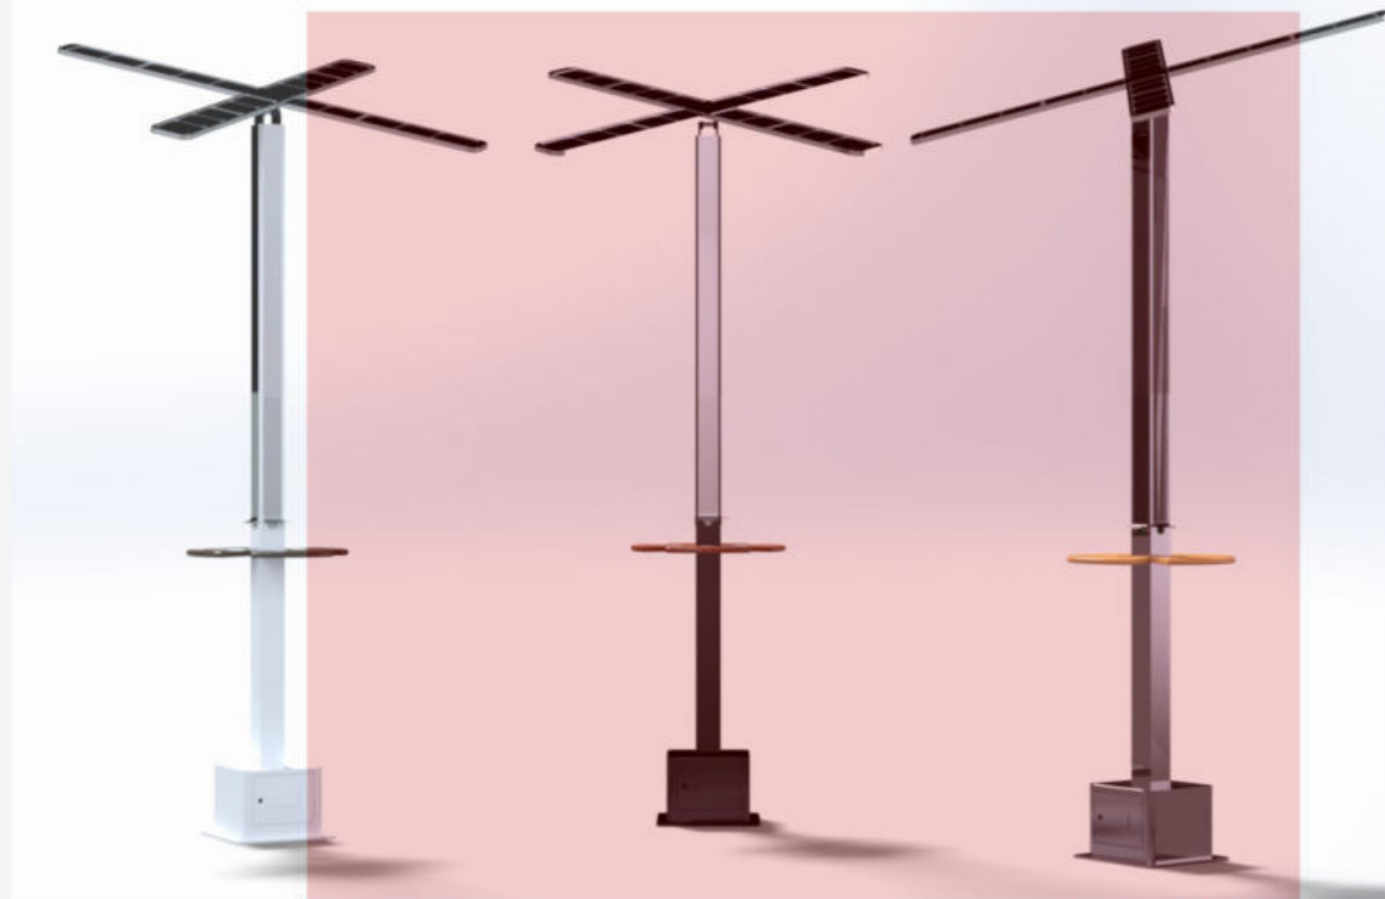

SOLAR SMART CHARGER

WYC1923

Material: Stainless steel #201 + WPC WOOD
Dimensions: L-177cm, W-177cm, H- 277cm
Solar Panel: 64W
Battery capacity: 12V, 55AH
Controller Type: MPPT
Weight: estimated 95kg
USB charging:
Number of ports: 2
Power (per port): 5V (2.1A)
Wireless charging: 2
Bluetooth speaker: Yes
Camera: Optional
Wi-Fi: 4G/International router

OPTION: INDOOR WITHOUT SOLAR PANEL