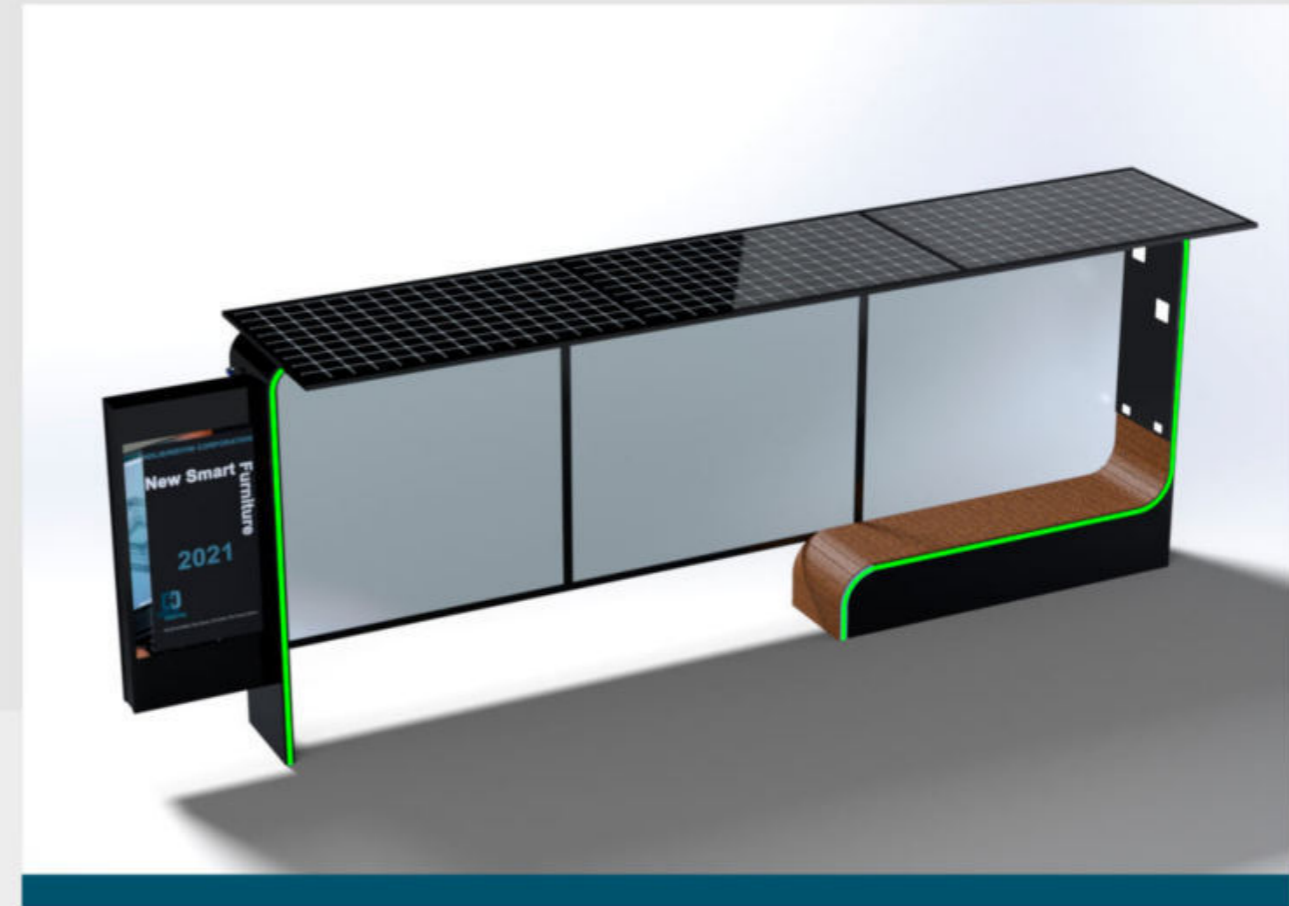

SOLAR SMART BUS SHELTER

The price doesn't include our Smart Platform/APP
For more information about ADLIS SMART platform: service@adlissmart.com
sales@solarbenchchina.com

WYS1802R

Material: Stainless steel #201 + WPC wood
Dimensions: L- 6050cm, W- 130cm, H- 247cm
Solar Panel: 720W
Battery capacity: 12V, 200AH
Controller Type: MPPT
Weight: estimated 2200kg
Led Strip Light
Led Spot Light
USB charging: 2
Smart CCTV Video Camera
WI-FI
Touch Panel
Led Screen Information
Digital Panel
Smart Sensor

OPTION: INDOOR WITHOUT SOLAR PANEL