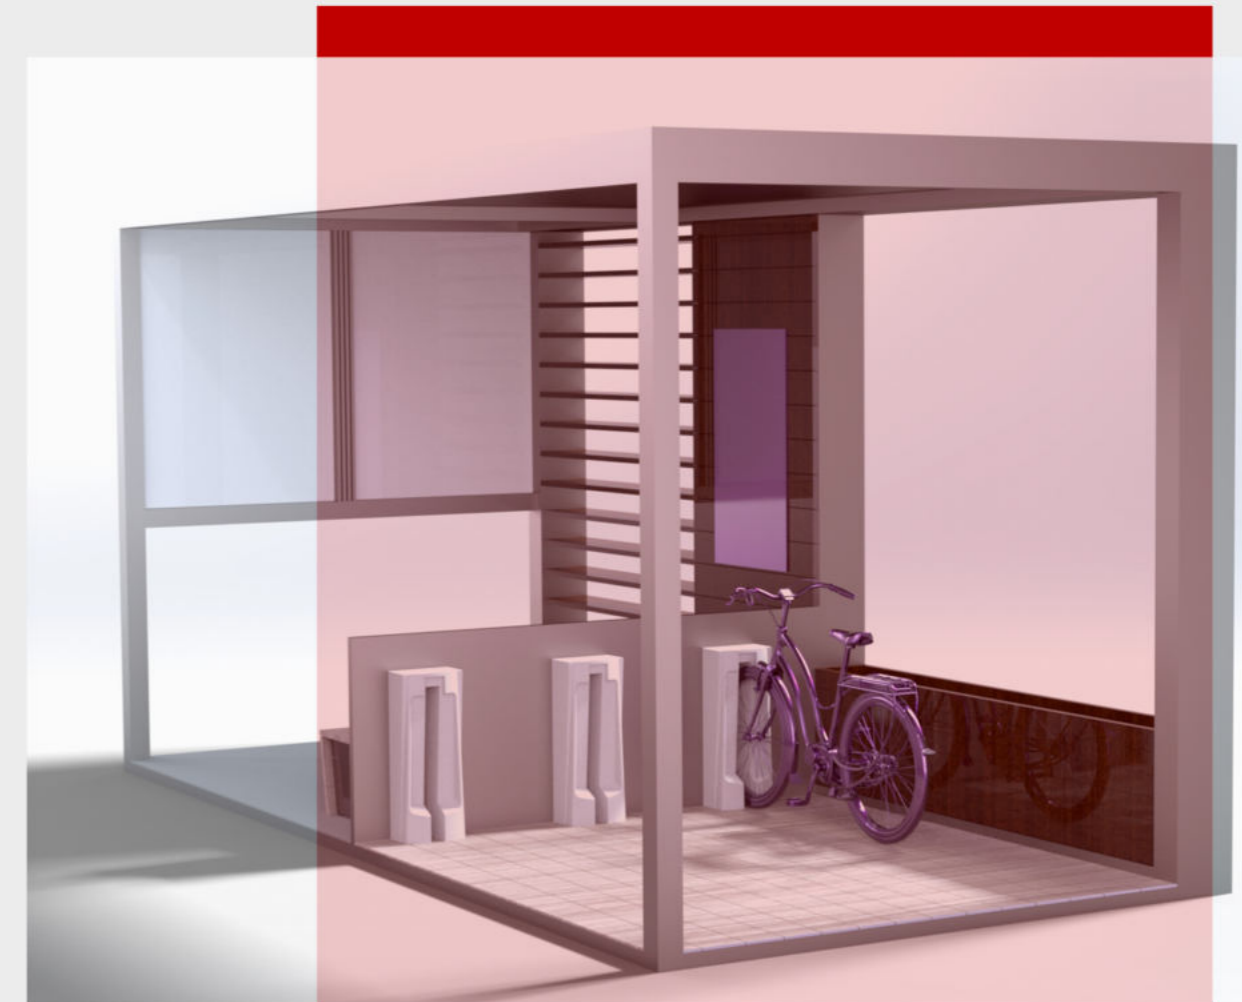

SOLAR SMART BIKE CHARGER

WYE1803

Material: Stainless Steel #201
Dimensions: 5600*2800*2500
Solar Panel: 1300W
Battery Capacity: 12V, 120AH, 4PCS
Controller Type: MPPT
AC Grid Inverter
Bicycle charging ports: 3
Wi-Fi: 4G/International Router
Led Strip Light

The price doesn't include locking and payment system
For this option: Only with our Platform + APP