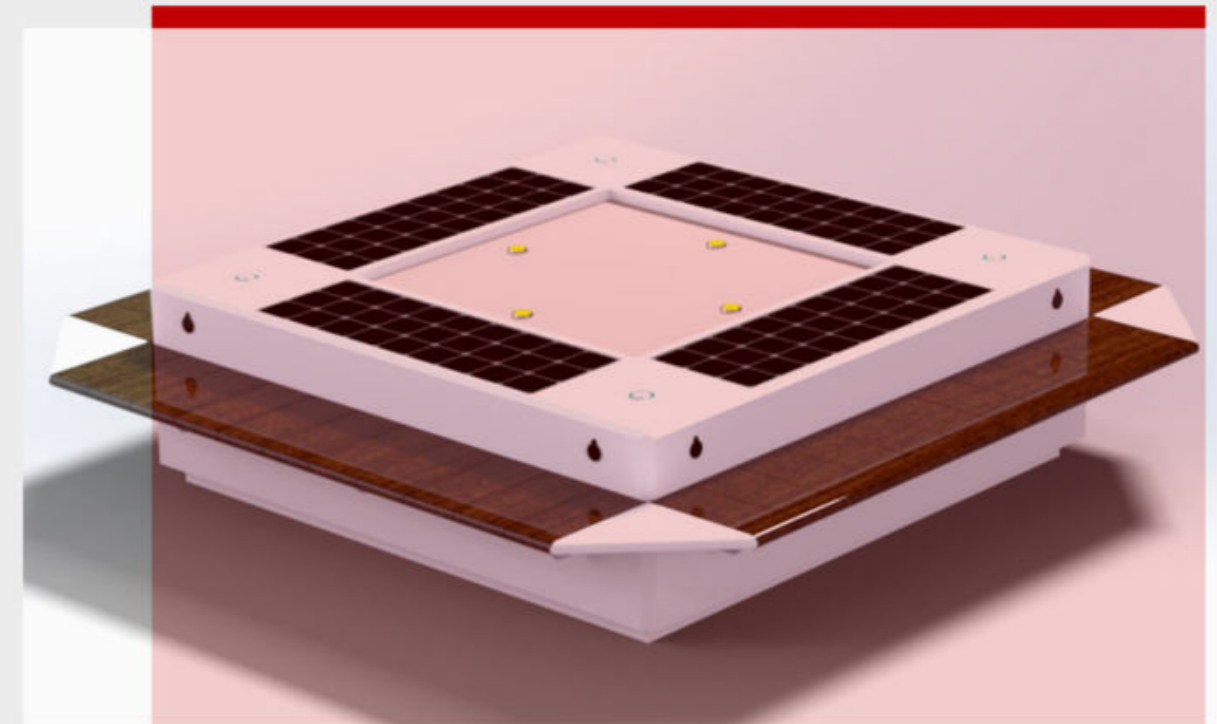

SOLAR SMART BENCH

New generation bench with Smart System integrated and Smart Hydraulic irrigation System. Everything controlled with our Smart Platform

- Material: Stainless steel #201
- Dimensions: l:290, W:290, H:67
- Solar Panel: 400W / 12V, 200AH
- Controller Type: MPPT
- Weight: estimated 270kg
- USB charging: 8
- Wireless charging: 4
- Bluetooth speaker: Yes
- Ambient light: 4 LED Spot Light
- Wi-Fi: 4G/International router optional
- Does not include plants and flowers in the prices**