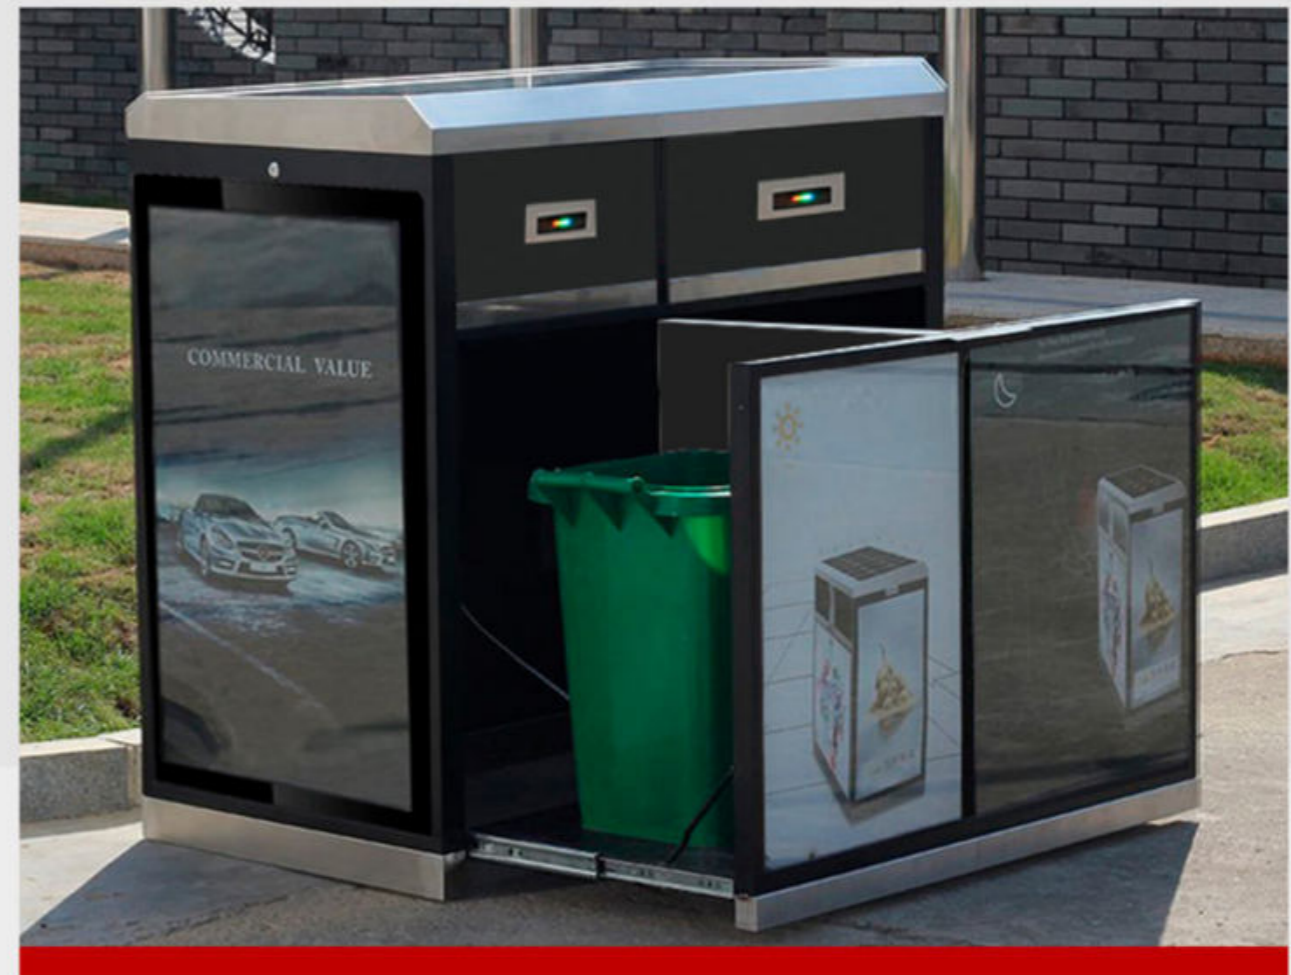

SOLAR SMART TRASH/BIN

WYB2001

Intelligent Compactor + Bottle Receptacle
Material: Stainless steel #304
Dimensions: L-135cm, W-66.5cm, H-110cm
Capacity: 120L x 2
Solar panel: 110W
Battery: 12V/100AH
LED Strip Light RGB/W
Sensor control capacity
Sensor for door opening/Voice Broadcast
Filled alarm
2 Led light Box Advertising (Left and right)
2 Led light box Advertising front side
OPTION: INDOOR WITHOUT SOLAR PANEL

The price doesn't include our Smart Platform/APP

For more information about ADLIS SMART platform: service@adlissmart.com
sales@solarbenchchina.com