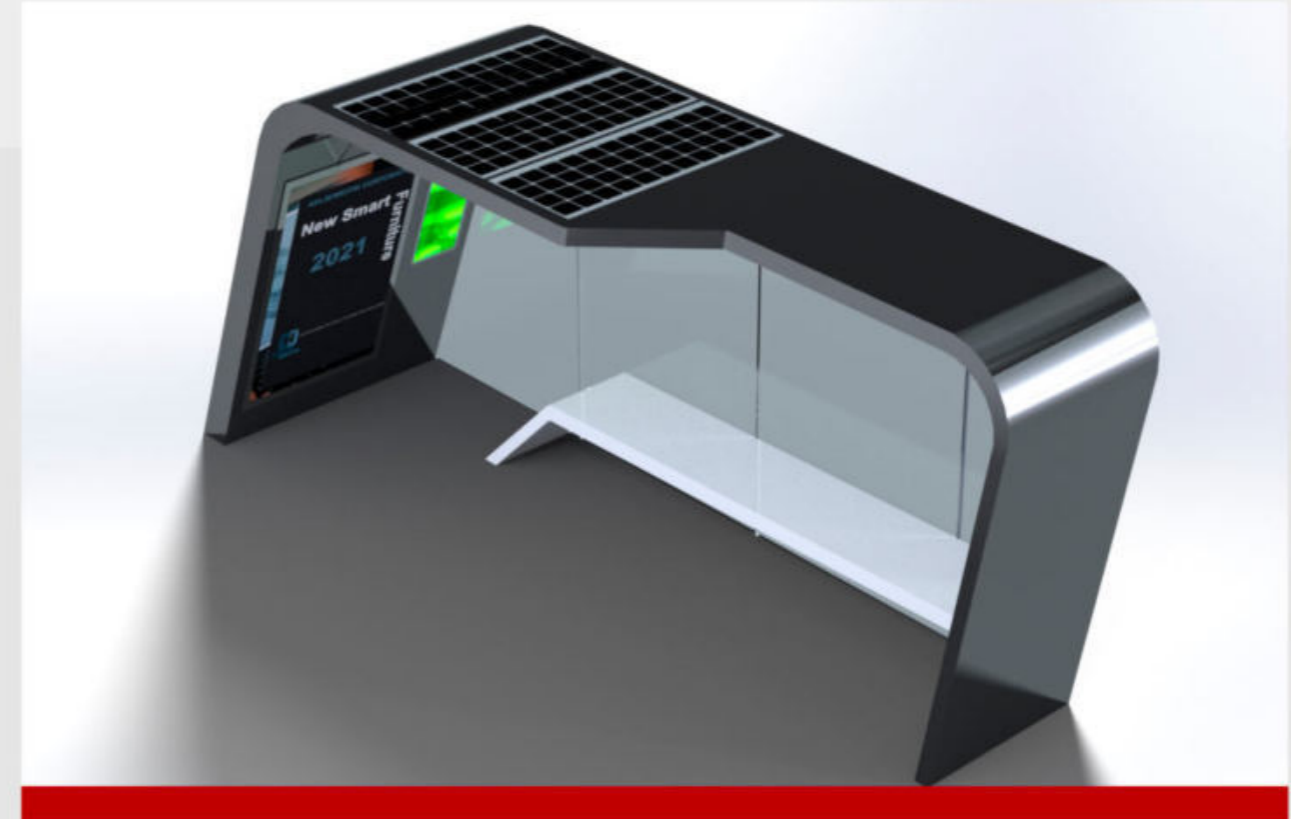

SOLAR SMART BUS SHELTER

WYS1805

Size: 4500/9000*1050-1600*2400mm
Certificate: ISO/CE
Material: Galvanized Steel/Stainless Steel #201
+ Tempered Glass
Solar Panel: Monocrystalline Silicon,
560W/1120W
AC Power: Optional
Controller: MPPT
Battery Type: Gel battery/LiFePO4/
Lithium optional
Battery Capacity: 12V/220AH/440AH
USB Charger: 2/4
Wireless Charger: 0
Led Light: Led Strip light Inside
Advertising Display: 1 LED light box*2 window
LED screen: full color, 2pcs
WIFI router: 4G / International router

OPTION: INDOOR WITHOUT SOLAR PANEL

The price doesn't include our Smart Platform/APP
For more information about ADLIS SMART platform: service@adlissmart.com
sales@solarbenchchina.com