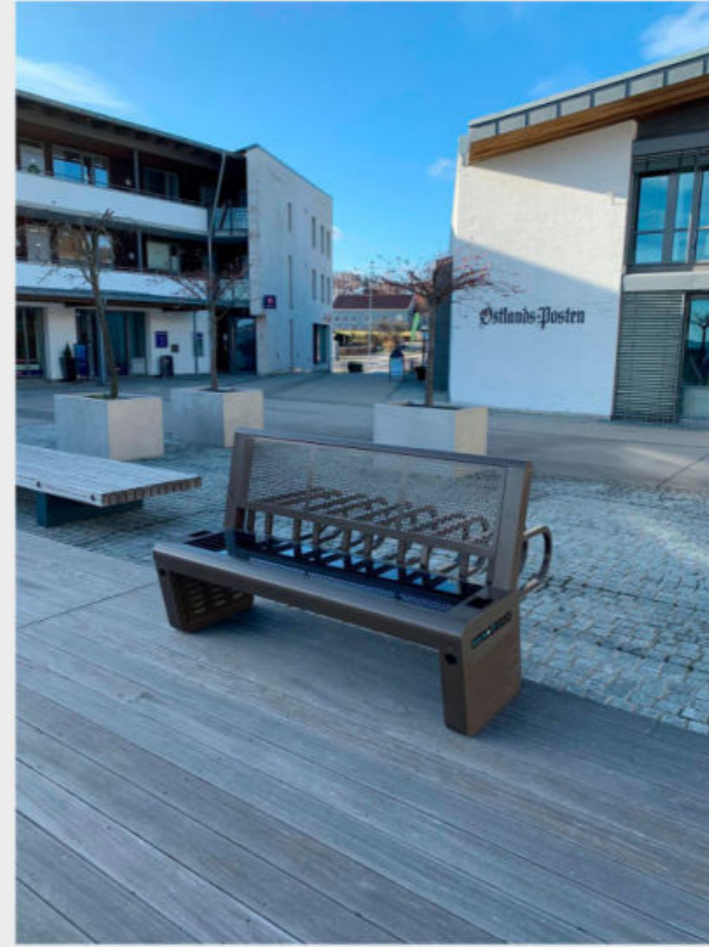

WYC1904

Material: Stainless steel #201
Dimensions: L- 170cm, W- 45cm, H- 45cm
Solar Panel: 90W
Battery capacity: 12V, 55AH
Controller Type: MPPT
Weight: estimated 60kg
USB charging:
Number of ports: 2
Power (per port): 5V (2.1A)
Wireless charging: 2
Ambient light: LED strip RGBW/Warm White
Bluetooth speaker: 5/12V
Wi-Fi: 4G/International router
OPTION: INDOOR WITHOUT SOLAR PANEL