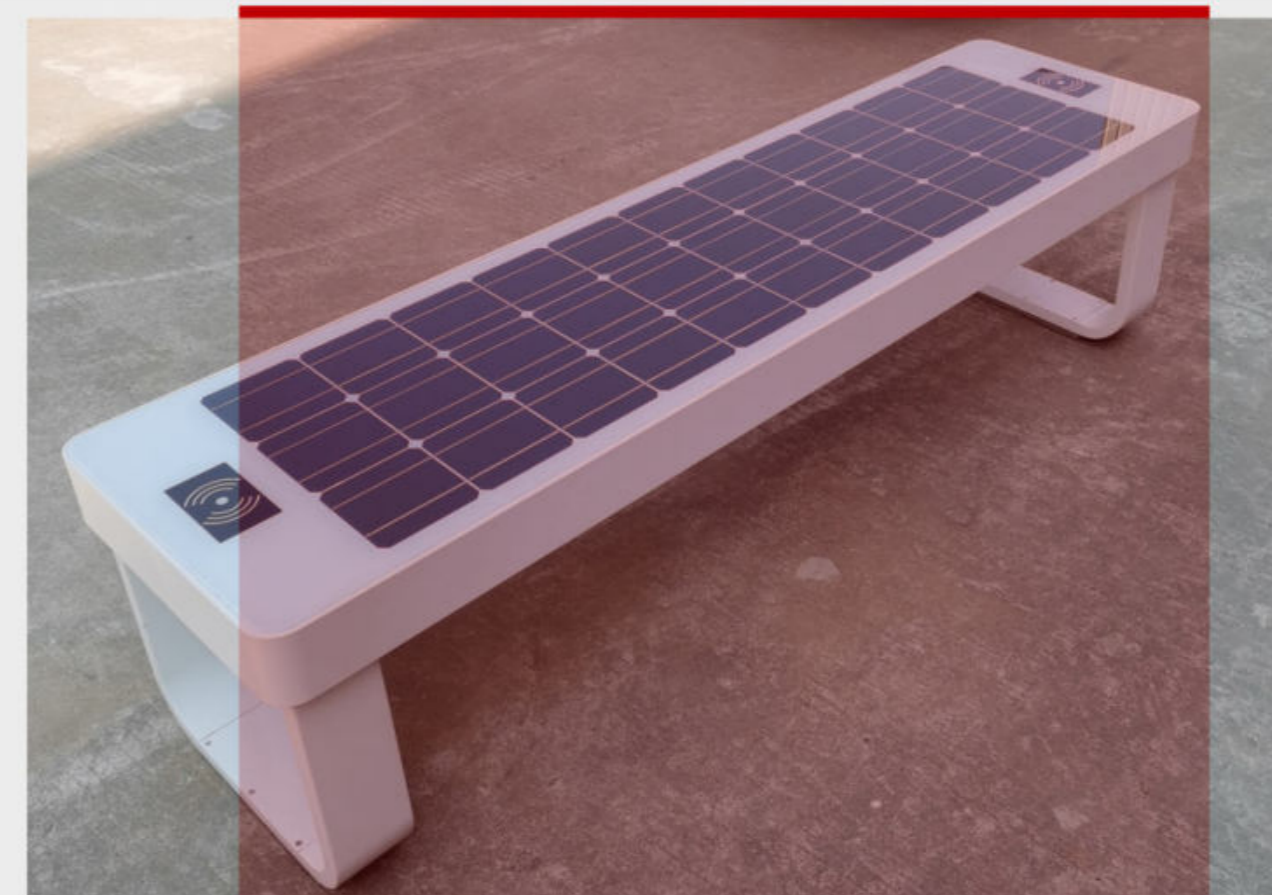

WYC1904

Material: Stainless steel #201
Dimensions: L- 170cm, W- 45cm, H- 45cm
Solar Panel: 90W
Battery capacity: 12V, 55AH
Controller Type: MPPT
Weight: estimated 60kg
USB charging:
Number of ports: 2
Power (per port): 5V (2.1A)
Wireless charging: 2
Ambient light: LED strip RGBW/Warm White
Bluetooth speaker: 5/12V
Wi-Fi: 4G/International router
OPTION: INDOOR WITHOUT SOLAR PANEL