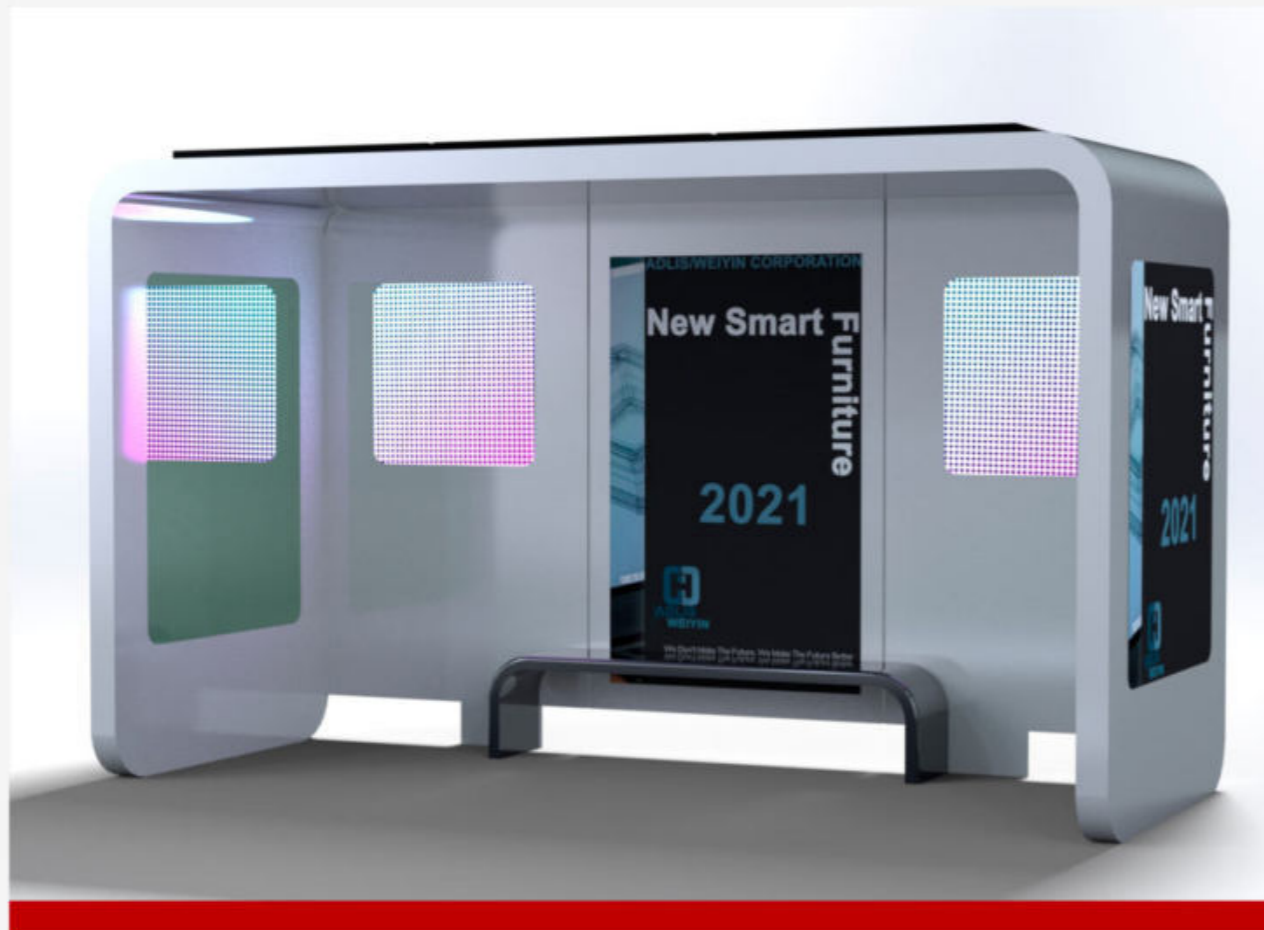

The price doesn't include our Smart Platform/APP
For more information about ADLIS SMART platform: service@adlissmart.com
sales@solarbenchchina.com

Size: 4000*1500*2400mm
Certificate: ISO/CE
Material: Galvanized Steel/Stainless Steel #201
+ Tempered Glass
Solar Panel: Monocrystalline Silicon, 560W
AC Power: Optional
Controller: MPPT
Battery Type: Gel battery/LiFePO4/
Lithium optional
Battery Capacity: 12V/220AH
USB Charger: 2
Wireless Charger: 0
Advertising Display: 3 LED light boxes*2 windows
LED screen: full color, 2pcs
WIFI router: 4G / International router

OPTION: INDOOR WITHOUT SOLAR PANEL