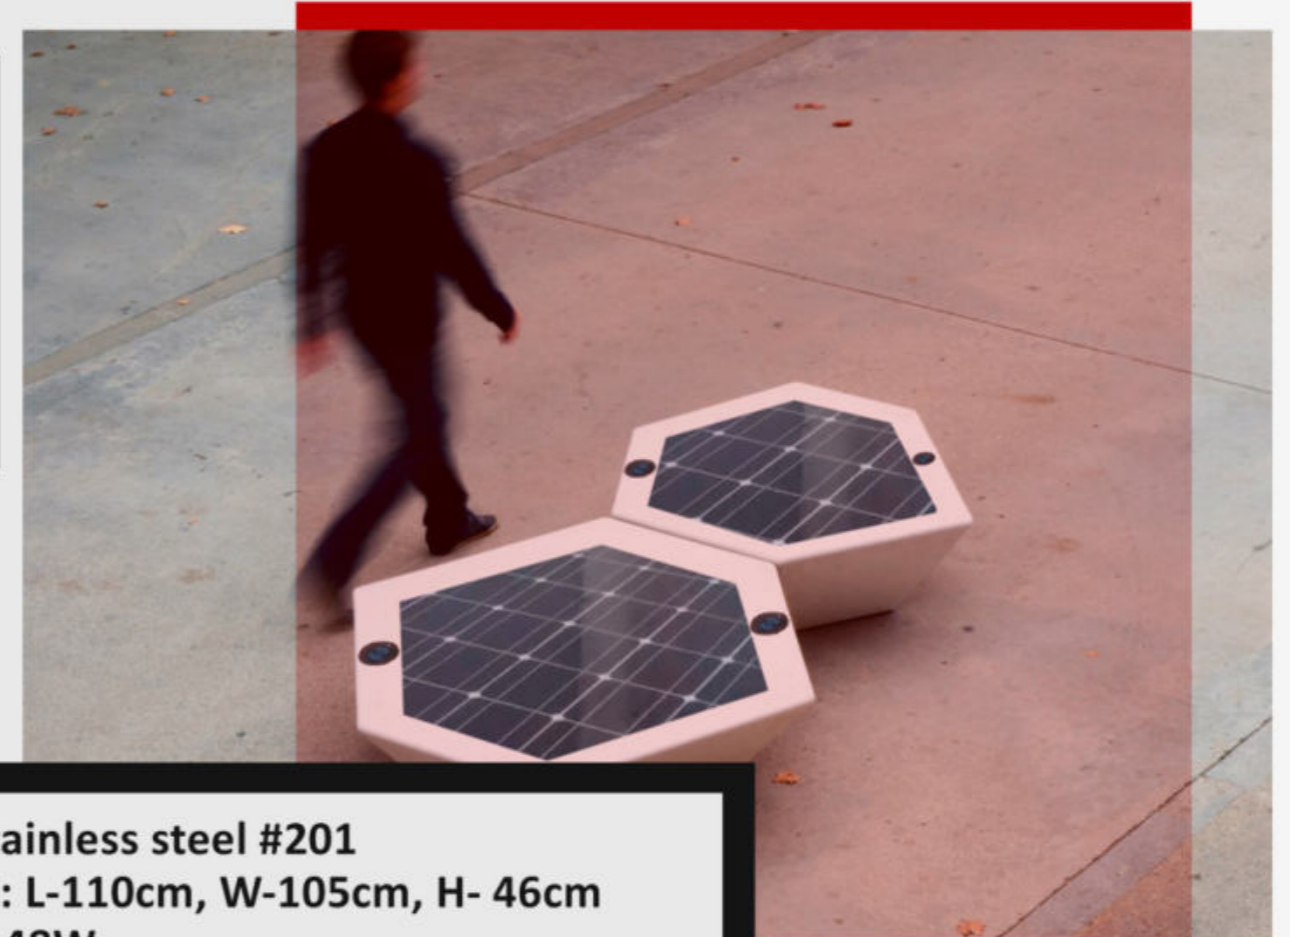

WYC1834

The price doesn't include our Smart Platform/APP
For more information about ADLIS SMART platform: service@adlissmart.com
sales@solarbenchchina.com

Material: Stainless steel #201
Dimensions: L-110cm, W-105cm, H- 46cm
Solar Panel:48W
Battery capacity: 12V, 30AH
Controller Type: MPPT
Weight: estimated 60kg
USB charging:
Number of ports: 2
Power (per port): 5V (2.1A)
Wireless charging: 1
Ambient: LED spot light
Bluetooth speaker: no
Wi-Fi: 4G/International router optional

OPTION: INDOOR WITHOUT SOLAR PANEL