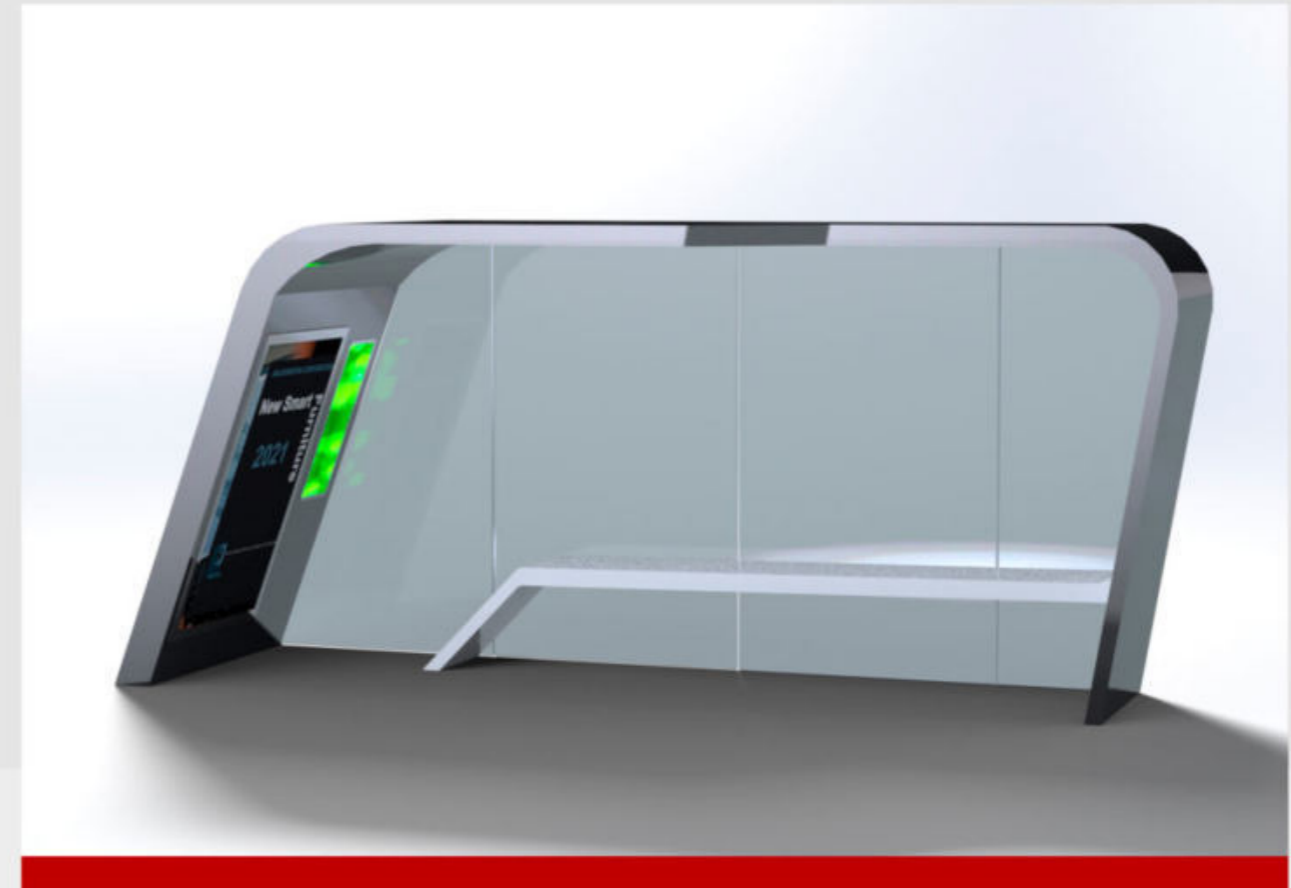

The price doesn't include our Smart Platform/APP
For more information about ADLIS SMART platform: service@adlissmart.com
sales@solarbenchchina.com