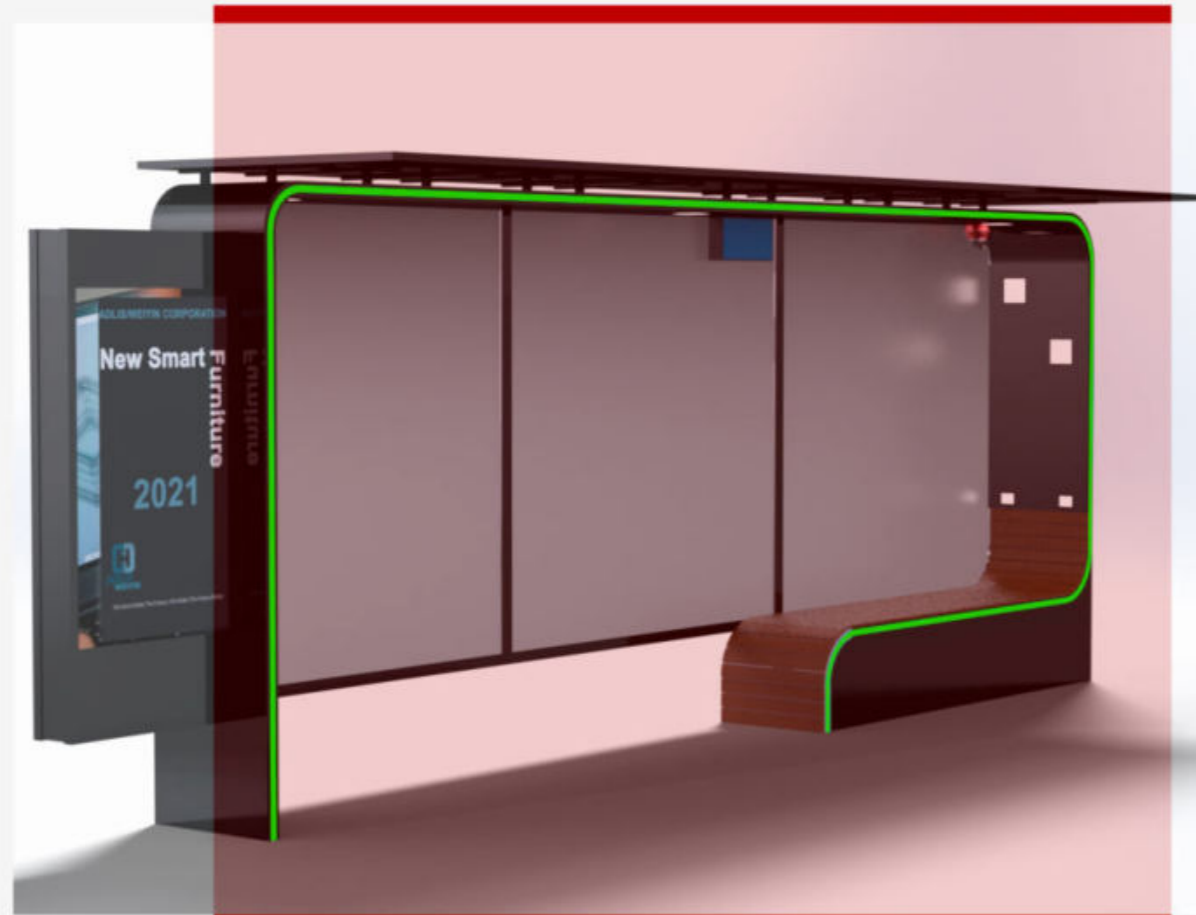

SOLAR SMART BUS SHELTER

The price doesn't include our Smart Platform/APP
For more information about ADLIS SMART platform: service@adlissmart.com
sales@solarbenchchina.com

WYS1802R

Material: Stainless steel #201 + WPC wood
Dimensions: L- 6050cm, W- 130cm, H- 247cm
Solar Panel: 720W
Battery capacity: 12V, 200AH
Controller Type: MPPT
Weight: estimated 2200kg
Led Strip Light
Led Spot Light
USB charging: 2
Smart CCTV Video Camera
WI-FI
Touch Panel
Led Screen Information
Digital Panel
Smart Sensor

OPTION: INDOOR WITHOUT SOLAR PANEL