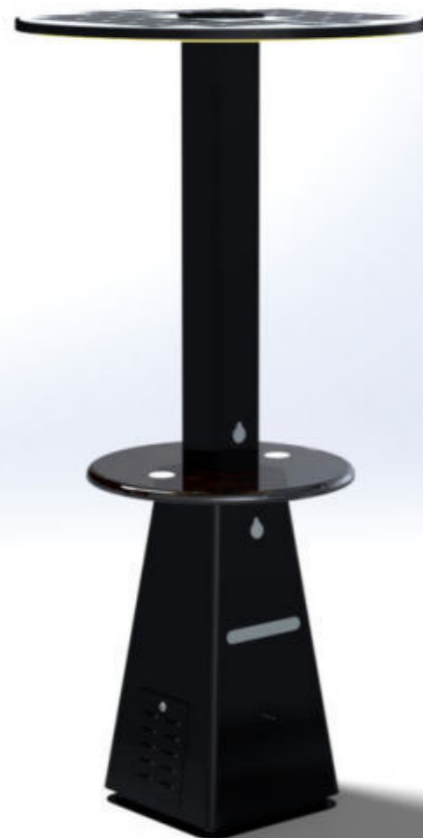

WYC1801D

Material: Stainless steel #201
Dimensions: D-125cm, H-250cm
Table: D-80CM
Solar Panel: 135W
Battery capacity: 12V, 55AH
Controller Type: MPPT
Weight: estimated 110kg
USB charging:
Number of ports: 4
Power (per port): 5V (2.1A)
Wireless charging: 2
Ambient light: LED strip light RGBW/Warm white
Bluetooth speaker: 5/12V
Wi-Fi: 4G/International router